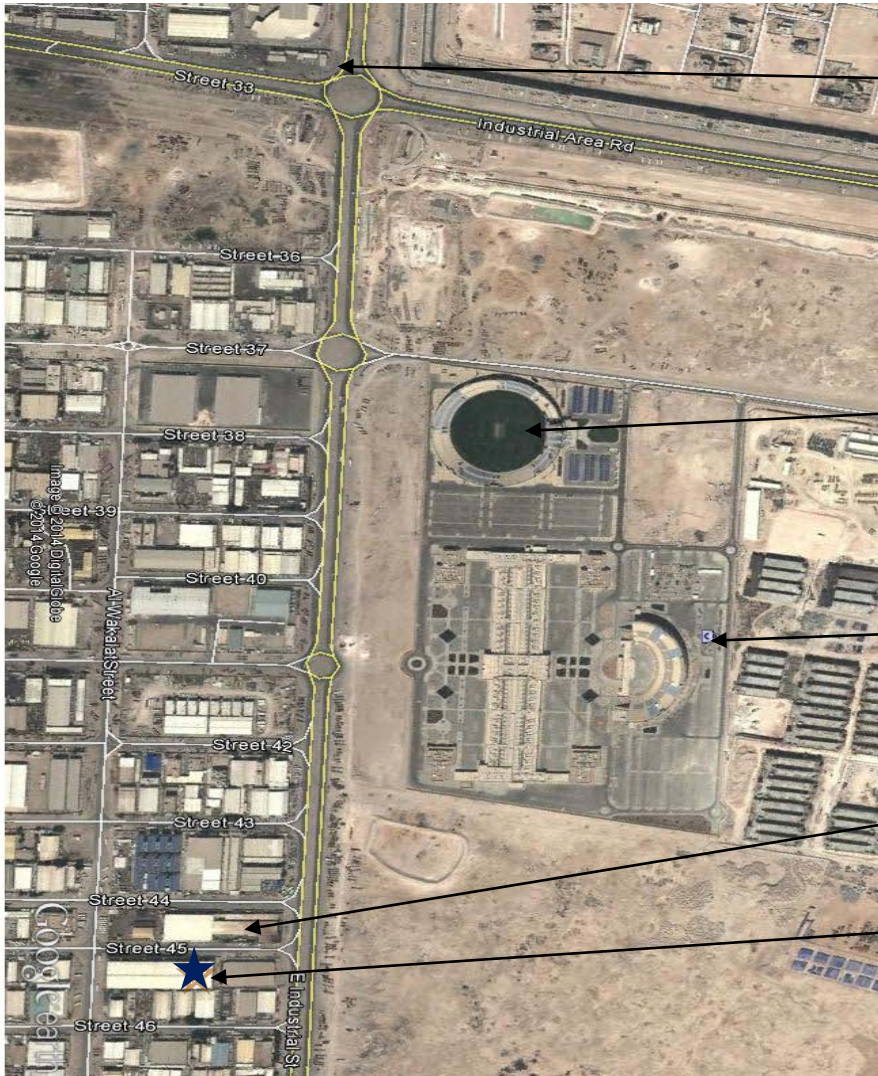

Villagio

Doha Zoo

Radisson Blu

Safari Mall

US Base Camp

Al-Watan Petrol Station

Karwa

Grand Mall

QISC

Qatar Racing Club

Legend

- → Known Landmark
- ★ → QISC Location

Qatar International Safety Centre – Location Map
East Industrial Area Street No 45

Al Watan Petrol Station

Sanaiya Cricket Stadium

Grand Mall

Madina Group, Street 44

QISC, Street 45

Qatar International Safety Centre
 Salwa Industrial Area , Street No 45 , Gate No 9
 Opposite to Madina Group WLL.
 Tel : +974 44501272 , 44501218

GPS Co-ordinates :
 Latitude = 25.17991
 Longitude= 51.46274